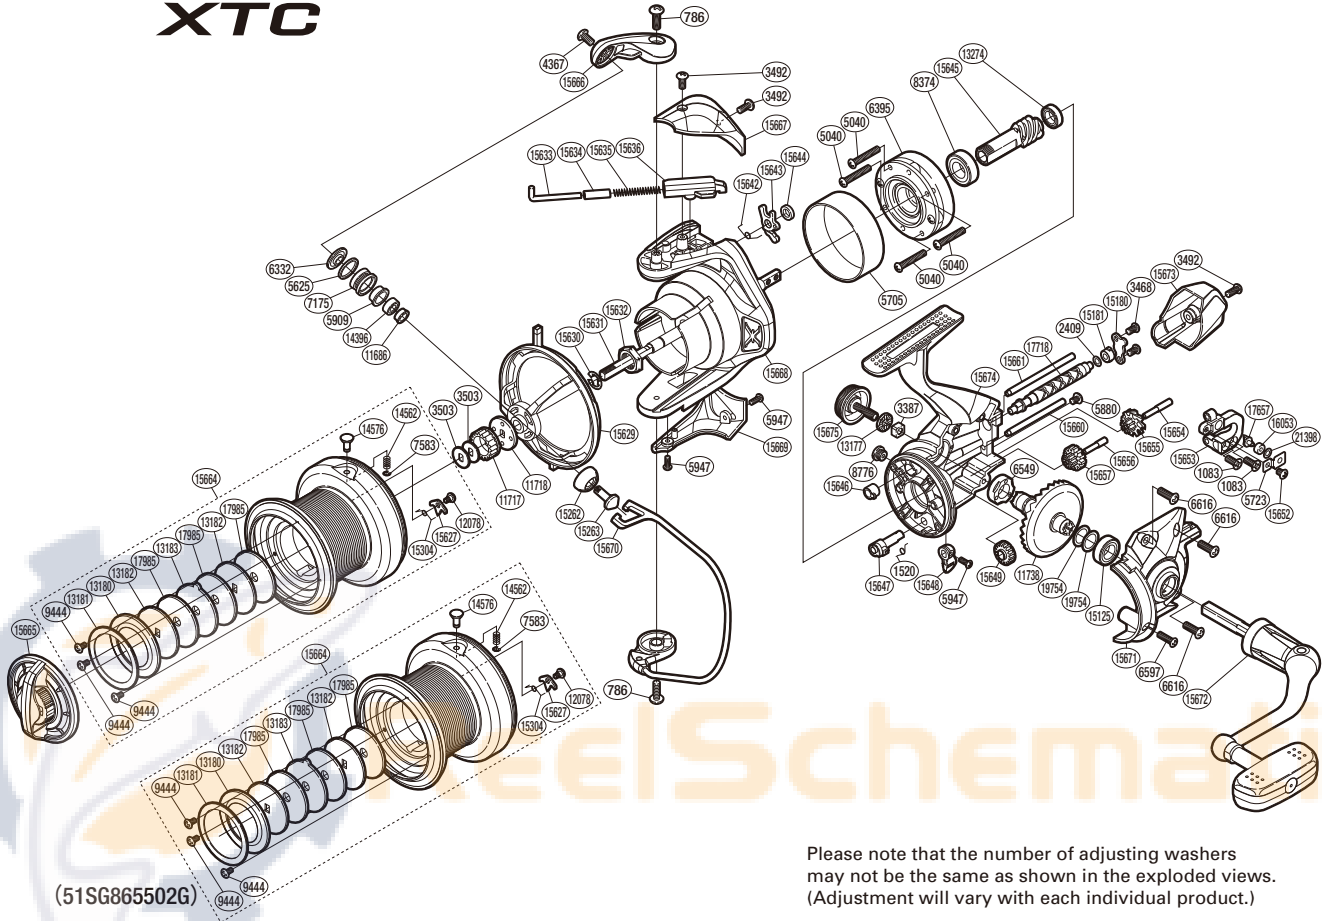

SHIMANO

ULTEGRA XTC

S A-RB

UL-5500XTC

Please note that the number of adjusting washers may not be the same as shown in the exploded views. (Adjustment will vary with each individual product.)

Part No.	Description	Part No.	Description	Part No.	Description
RD 0786	Screw	RD12078	Screw	RD15647	Anti-Reverse Cam
RD 1083	Screw	RD13177	Handle Screw Cap Spacer	RD15648	Anti-Reverse Lever
RD 1520	Anti-Reverse Cam Spring	RD13180	Seal Plate A	RD15649	Idle Gear
RD 2409	Spacer	RD13181	Seal Plate B	RD15652	Screw
RD 3387	Handle Screw Lock	RD13182	Key Washer	RD15653	Oscillating Slider
RD 3468	Screw	RD13183	Eared Washer	RD15654	Idle Gear B Shaft
RD 3492	Screw	RD13274	Ball Bearing	RD15655	Idle Gear B
RD 3503	Spool Washer	RD14396	Ball Bearing	RD15656	Idle Gear C Shaft
RD 4367	Screw	RD14562	Line Clip Spring	RD15657	Idle Gear C
RD 5040	Screw	RD14576	Line Clip	RD15660	Oscillating Guide A
RD 5625	Line Roller Spacer	RD15125	Ball Bearing	RD15661	Oscillating Guide B
RD 5705	Roller Clutch Ring	RD15180	Worm Shaft Retainer	RD15664	Spool Assembly
RD 5723	Oscillating Pawl Cover	RD15181	Worm Bushing (rear)	RD15665	Drag Knob
RD 5880	Screw	RD15262	Line Roller Support Cover	RD15666	Bail Arm
RD 5909	Line Roller Bushing	RD15263	Line Roller Support	RD15667	Bail Spring Cover
RD 5947	Screw	RD15304	Drag Click Spring	RD15668	Rotor
RD 6332	Line Roller Washer	RD15627	Drag Click	RD15669	Bail Hold Support Guard
RD 6395	Roller Clutch Assembly	RD15629	Line Safety Guard	RD15670	Bail Assembly
RD 6549	Drive Gear Bushing	RD15630	Bearing Retainer	RD15671	Side Cover
RD 6597	Screw	RD15631	Main Shaft	RD15672	Handle Assembly
RD 6616	Screw	RD15632	Rotor Nut	RD15673	Rear Protector
RD 7175	Line Roller	RD15633	Bail Spring Guide A	RD15674	Body
RD 7583	E Lock	RD15634	Bail Spring Guide A Support	RD15675	Handle Screw Cap
RD 8374	Ball Bearing	RD15635	Bail Spring	RD16053	Oscillating Slider Bushing
RD 8776	Oil Cap	RD15636	Bail Spring Guide B	RD17657	Oscillating Pawl
RD 9444	Screw	RD15642	Lever Spring	RD17718	Worm Shaft
RD11686	Bearing Spacer	RD15643	Bail Trip Lever	RD17985	Drag Washer
RD11717	Spool Support A	RD15644	Washer	RD19754	Washer
RD11718	Spool Support B	RD15645	Pinion Gear	RD21398	Washer
RD11738	Drive Gear	RD15646	Worm Bushing (front)		